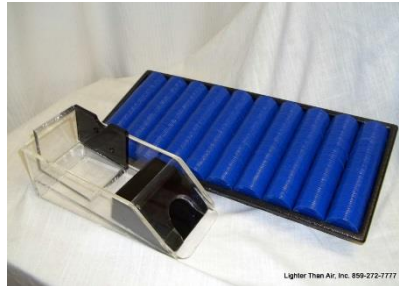

Rent **10+** tables, receive \$75 discount.

881 Newtown Pike / Lexington, KY / 40511* LighterThanAirKY.com * 859.272.7777
* info@LighterThanAirKY.com

Casino Theme Rental Items

Revised: January 2019

Chip Trays , 650 chips per tray.....	Rent per day	\$25.00 each
Chip Trays , 100 chips per tray.....	Rent per day	\$7.50 each
Card Shoes	Rent per day	\$15.00 each
Card Shufflers	Rent per day	\$15.00 each
Raffle Drum	Rent per day	\$40.00

DELIVERY AND PICK UP

Delivery and Pickup available, \$75 round trip for up to 10 gaming tables (excluding Large Practice Craps Table) plus chips, card shoes, etc. in Fayette County. Additional charge for delivery outside Fayette County.